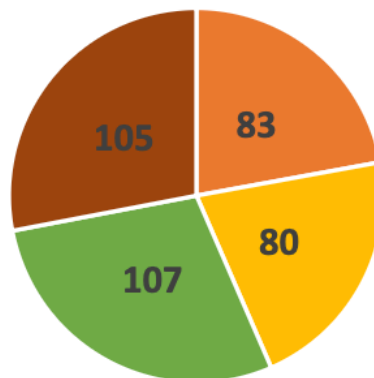

## OVERALL RESULT ANALYSIS 2023-'25

	Semester 1	Semester 2	Semester 3	Semester 4
No. of students who appeared for the exam	109	107	107	106
No. of students who passed the exam	105	108	107	105
No. of students with GPA > 8	83	80	107	105
Percentage of students with GPA > 8	79.05	74.07	100.00	100.00
Pass Percentage	96.33	100.93	100.00	99.06

### No. of students with GPA > 8 in each semester

■ 1   
 ■ 2   
 ■ 3   
 ■ 4