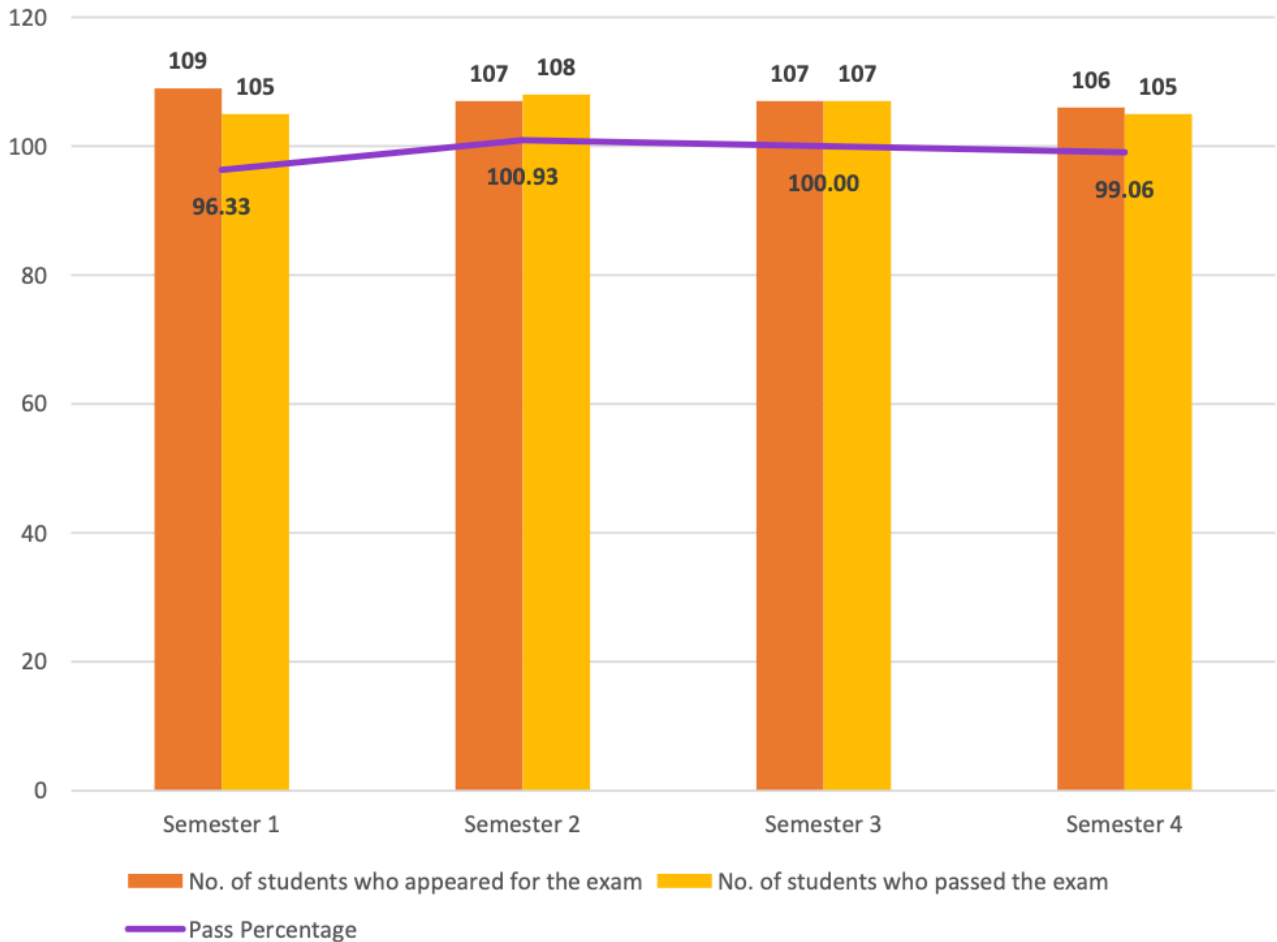

## OVERALL RESULT ANALYSIS 2023-'25

	Semester 1	Semester 2	Semester 3	Semester 4
No. of students who appeared for the exam	109	107	107	106
No. of students who passed the exam	105	108	107	105
No. of students with GPA > 8	83	80	107	105
Percentage of students with GPA > 8	79.05	74.07	100.00	100.00
Pass Percentage	96.33	100.93	100.00	99.06

### No. of students with GPA > 8 in each semester

■ 1   
 ■ 2   
 ■ 3   
 ■ 4